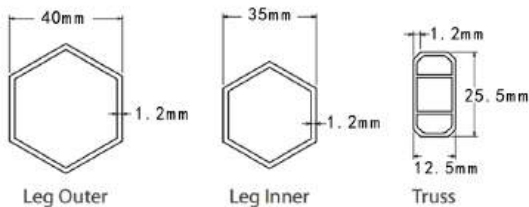

ITEM	4HA Hexagonal Aluminum Frame								
Size	1.5*1.5m	2*2m	2*3m	2*4m	2.5*2.5m	3*3m	3*4m	3*4.5m	3*6m
Height After Opening	2.89m			3.13m					
Height After Folding	1.45m								
Frame Weight	12kg	14kg	17kg	20kg	16kg	17kg	20kg	21kg	30kg
Package Size	158*25*25cm		158*25*34cm	158*25*44cm	158*25*25cm		158*25*34cm	158*35*35cm	158*45*25cm
Material	High Power Strength Aluminum Alloy								
Outer Tube Dimension	40*40*1.2mm								
Inner Tube Dimension	35*35*1.2mm								
Gross Tube Dimension	12.5*25.5*1.0mm								
Available Fabric	210D Oxford / 300D Oxford / 420D Oxford / 1080D Oxford / 600D Oxford								
Rustproof	Yes								
Waterproof	Yes								
Custom Logo	Support								

### FRAME DETAIL