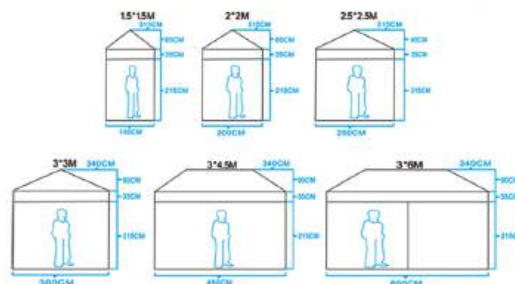

SIZE DETAIL

COMMERCIAL FEET